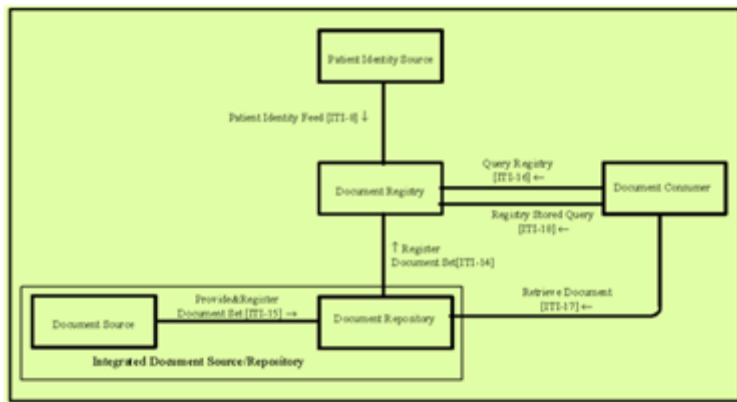

CROSS COMMUNITY